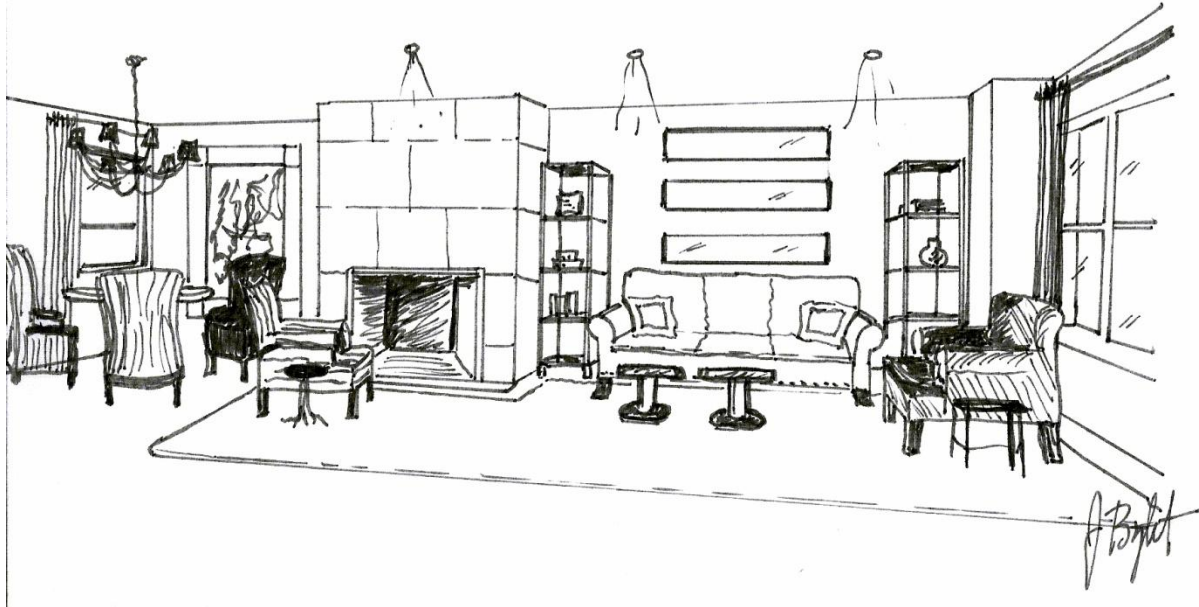

Project Sketch Drafts and Renderings

VIEW INTO SHOWER

MASTER BATHROOM  
VANITY ELEVATION  
1/4" = 1 FT

BRIGHT DESIGN GROUP  
REVISED: 03/08/2011

Jim Byrd

Bright Design Group

*Jim Bitt*