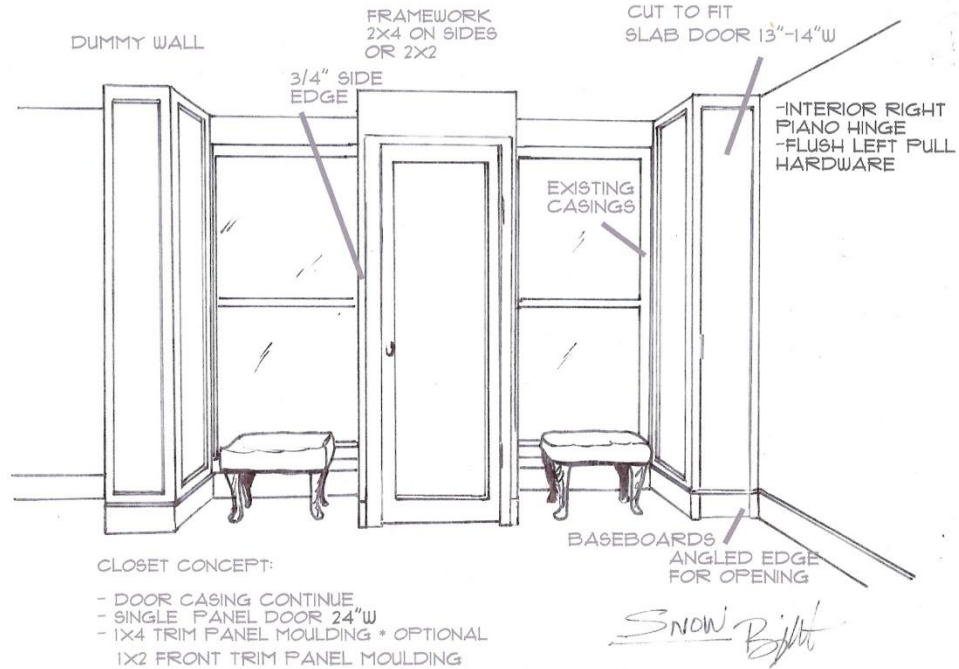

Project Sketch Drafts and Renderings

VIEW INTO SHOWER

MASTER BATHROOM  
VANITY ELEVATION  
1/4" = 1 FT

BRIGHT DESIGN GROUP  
REVISED: 03/08/2011

Jim Byrd

Bright Design Group

*Jim Bitt*