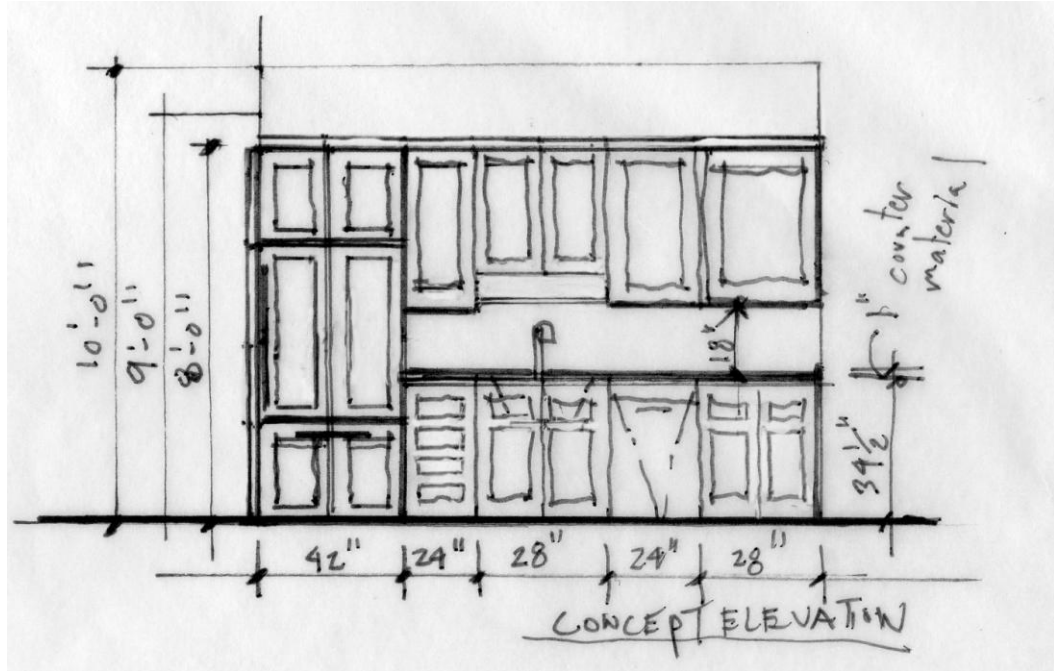

Project Sketch Drafts and Renderings

VIEW INTO SHOWER

MASTER BATHROOM  
VANITY ELEVATION  
1/4" = 1 FT

BRIGHT DESIGN GROUP  
REVISED: 03/08/2011

Jim Byrd

Bright Design Group

*Jim Bitt*