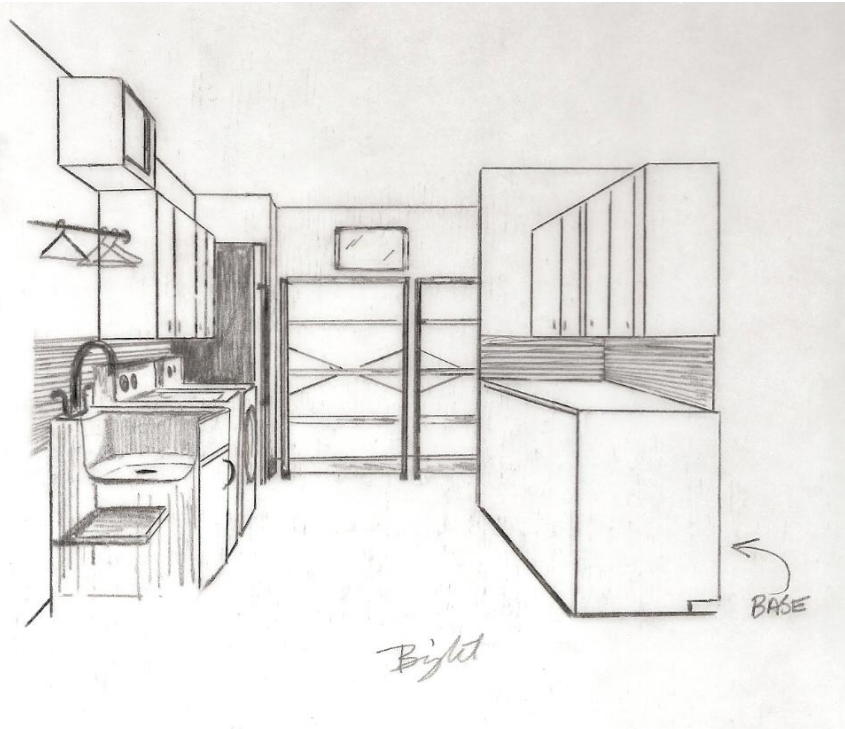

Project Sketch Drafts and Renderings

VIEW INTO SHOWER

MASTER BATHROOM  
VANITY ELEVATION  
1/4" = 1 FT

BRIGHT DESIGN GROUP  
REVISED: 03/08/2011

Jim Byrd

Bright Design Group

*Jim Bitt*