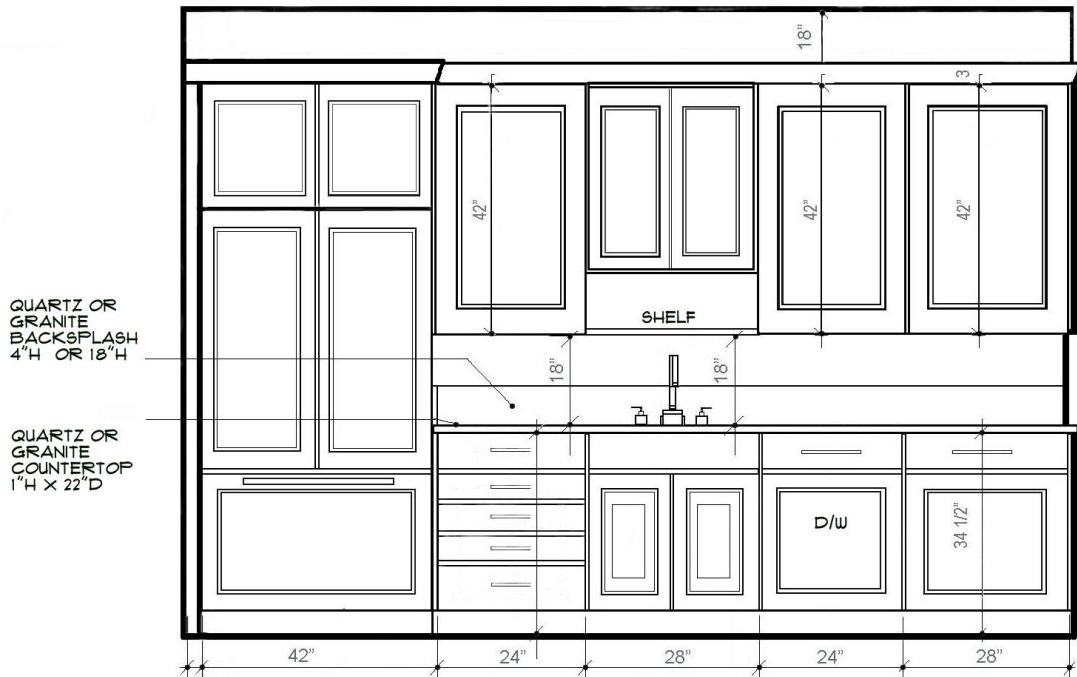

Project Sketch Drafts and Renderings

VIEW INTO SHOWER

MASTER BATHROOM  
VANITY ELEVATION  
1/4" = 1 FT

BRIGHT DESIGN GROUP  
REVISED: 03/08/2011

Jim Byrd

Bright Design Group

*Jim Bitt*