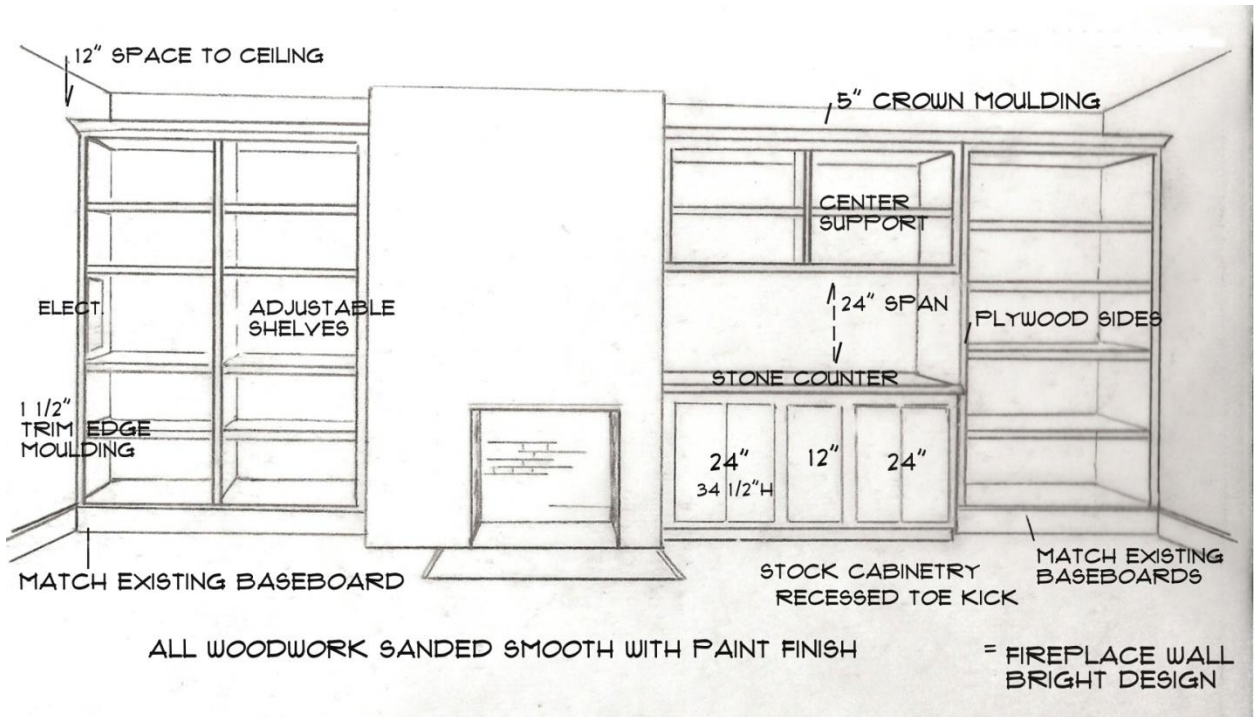

Project Sketch Drafts and Renderings

VIEW INTO SHOWER

MASTER BATHROOM  
VANITY ELEVATION  
1/4" = 1 FT

BRIGHT DESIGN GROUP  
REVISED: 03/08/2011

Jim Byrd

Bright Design Group

*Jim Bitt*