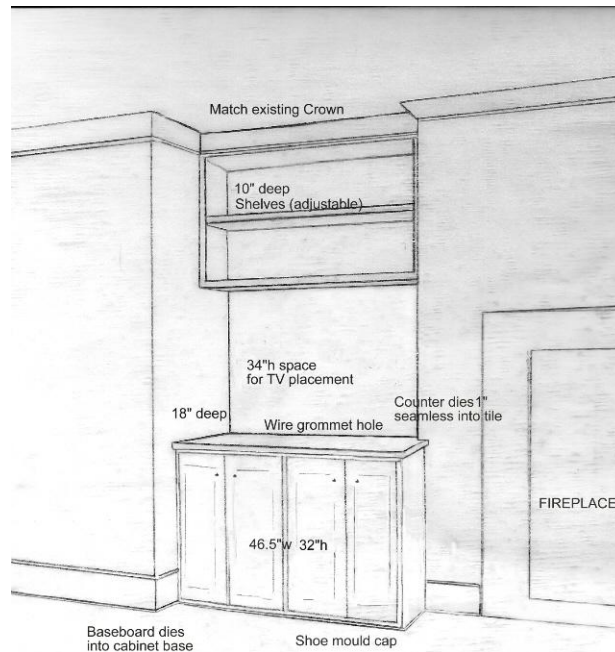

Project Sketch Drafts and Renderings

VIEW INTO SHOWER

MASTER BATHROOM  
VANITY ELEVATION  
1/4" = 1 FT

BRIGHT DESIGN GROUP  
REVISED: 03/08/2011

Jim Byrd

Bright Design Group

*Jim Bitt*