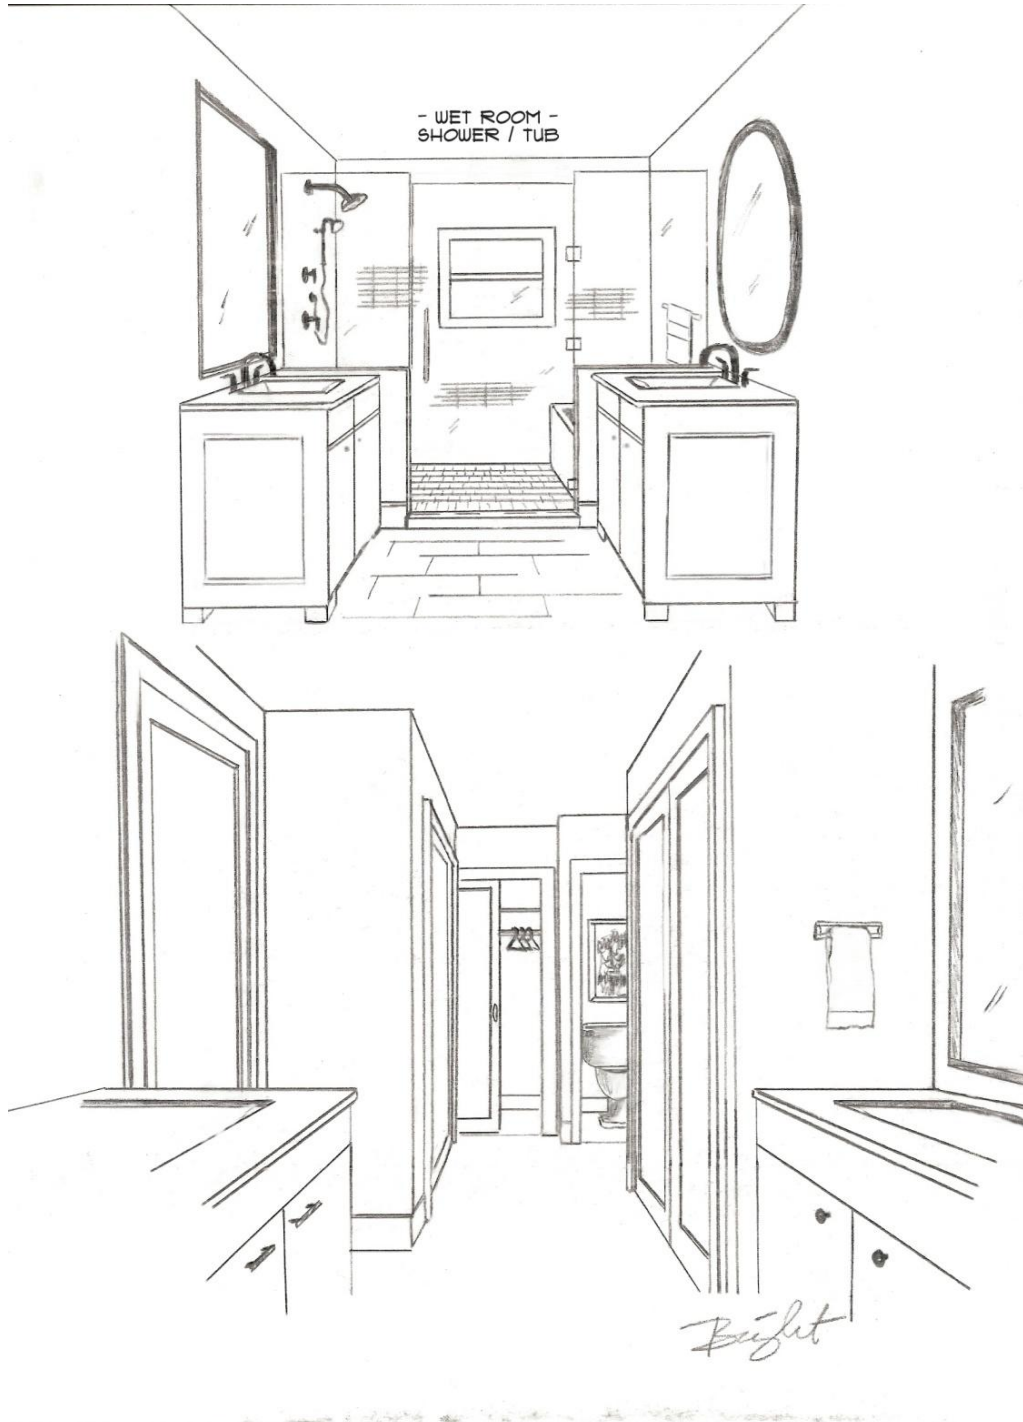

Project Sketch Drafts and Renderings

VIEW INTO SHOWER

MASTER BATHROOM  
VANITY ELEVATION  
1/4" = 1 FT

BRIGHT DESIGN GROUP  
REVISED: 03/08/2011

Jim Byrd

Bright Design Group

*Jim Bitt*