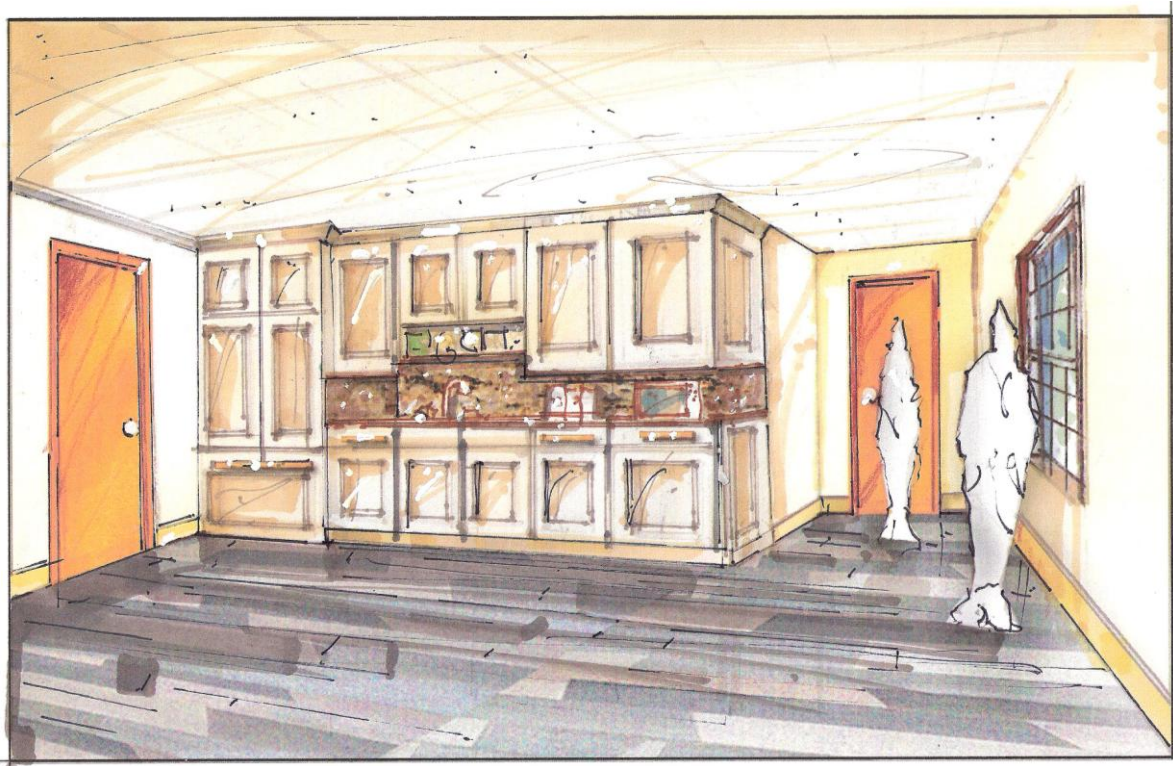

Project Sketch Drafts and Renderings

VIEW INTO SHOWER

MASTER BATHROOM  
VANITY ELEVATION  
1/4" = 1 FT

BRIGHT DESIGN GROUP  
REVISED: 03/08/2011

Jim Byrd

Bright Design Group

*Jim Bitt*