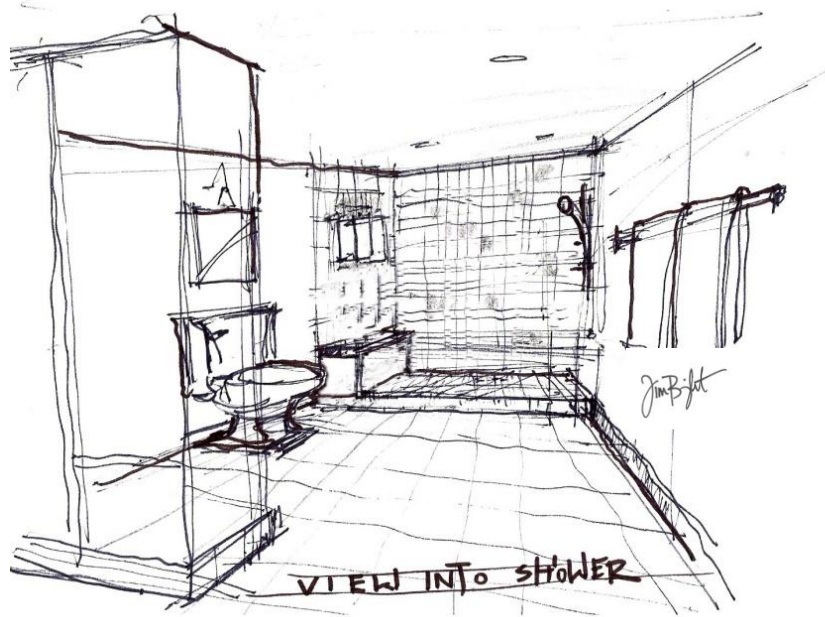

Project Sketch Drafts and Renderings

VIEW INTO SHOWER

MASTER BATHROOM  
VANITY ELEVATION  
1/4" = 1 FT

BRIGHT DESIGN GROUP  
REVISED: 03/08/2011

Jim Byrd

Bright Design Group

*Jim Bitt*