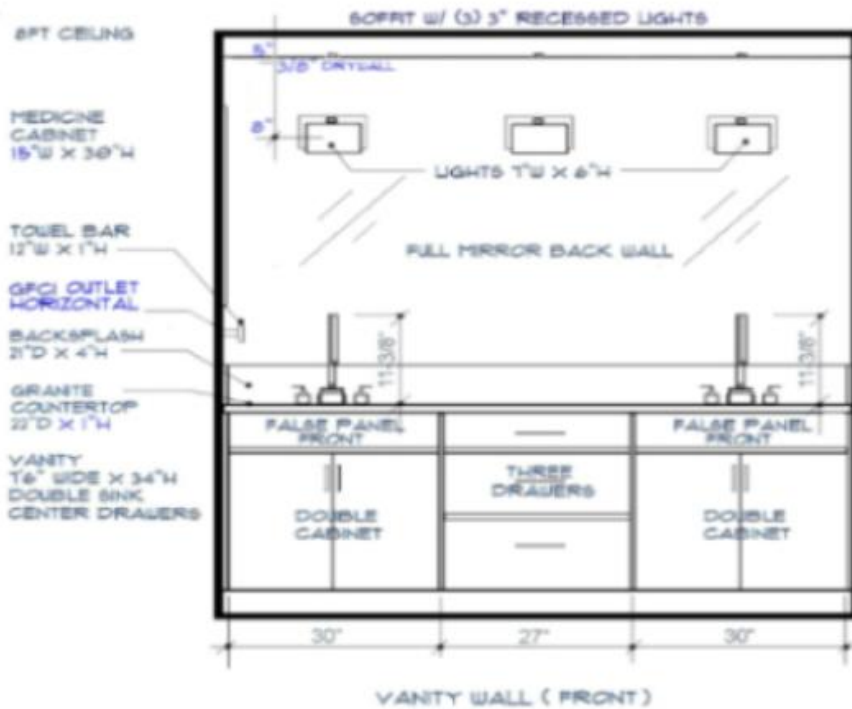

Project Sketch Drafts and Renderings

VIEW INTO SHOWER

MASTER BATHROOM  
VANITY ELEVATION  
1/4" = 1 FT

BRIGHT DESIGN GROUP  
REVISED: 03/08/2011

Jim Byrd

Bright Design Group

*Jim Bitt*